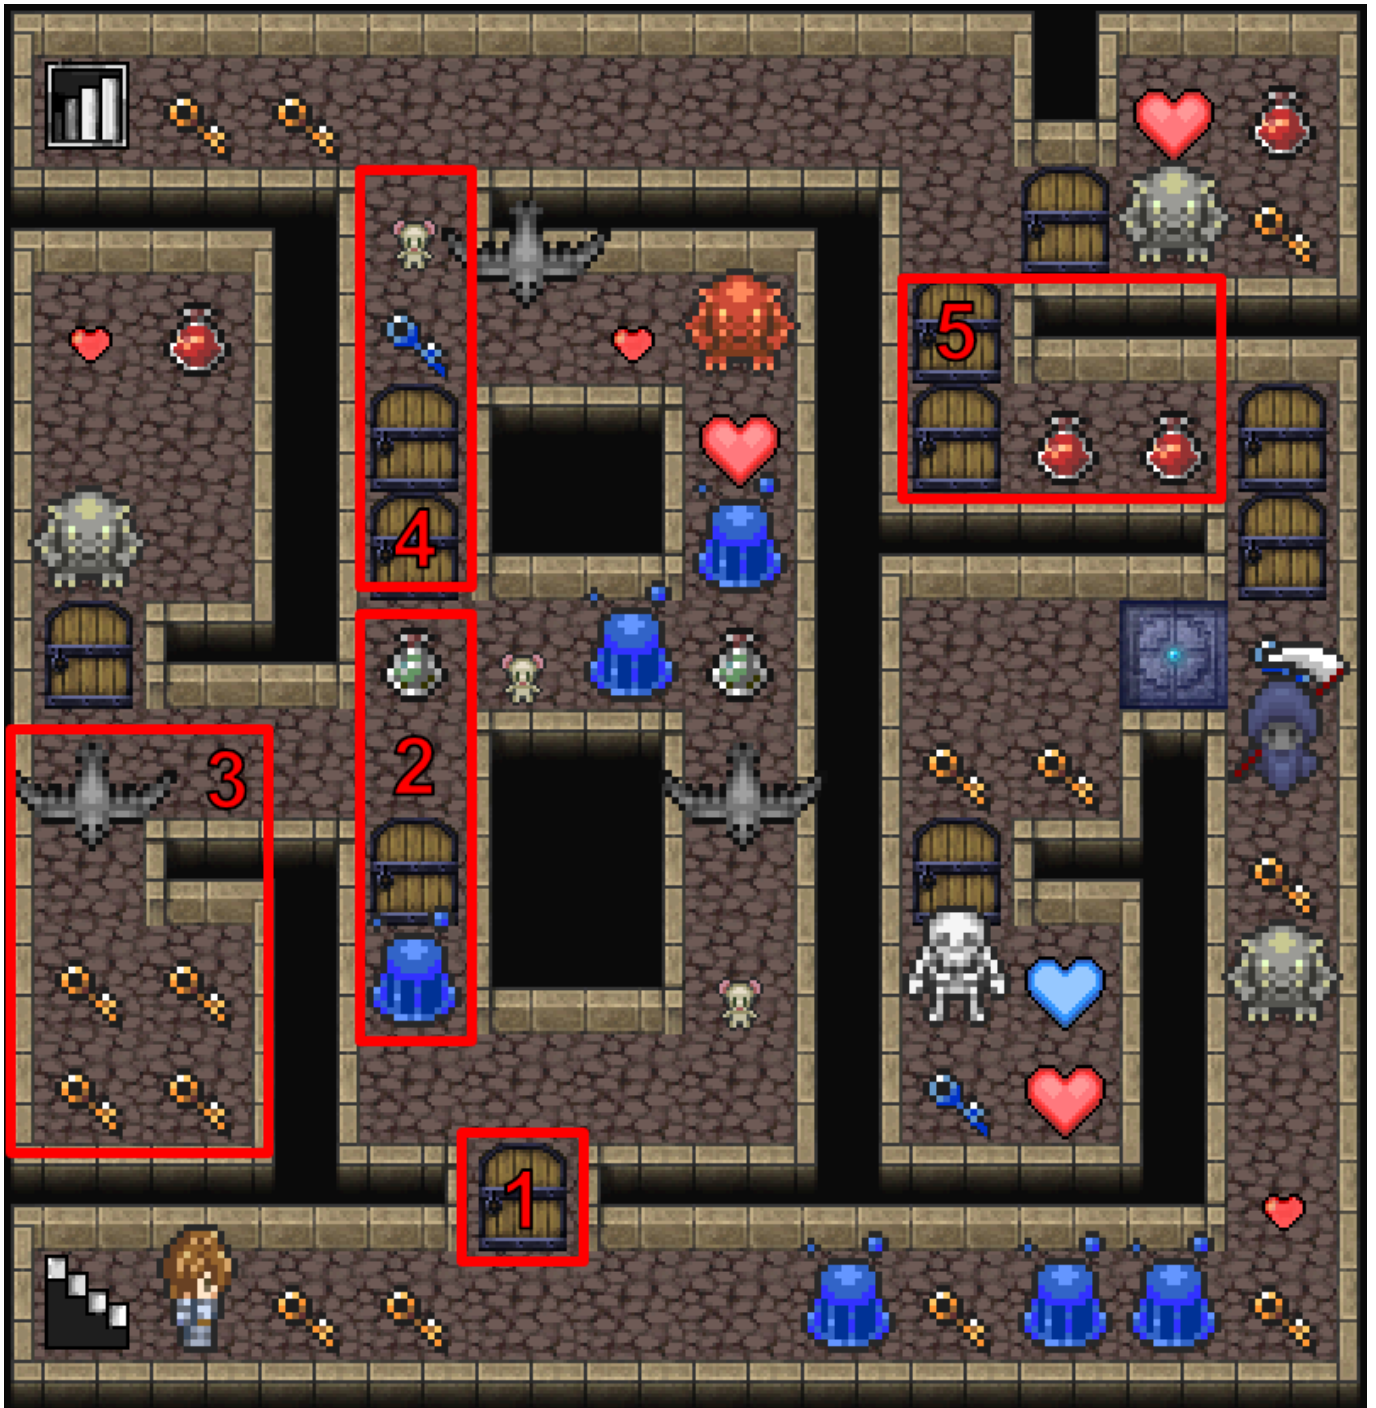

[The Dungeon Of Lulu Farea RePack](#)

Download from
Dreamstime.com

This watermarked comp image is for previewing purposes only.

ID 2468711

© Milan Surkala | Dreamstime.com

The Dungeon of Lulu Farea is a puzzle dungeon spanning 60 underground levels. You are an adventurer who has come to take on the dungeon. Enemies, money, and items are all limited, so use your brain to 013dfe7de1

the dungeon of lulu farea treasure map, dungeon of lulu farea treasure map

9b60e656cf7401d311617a25a39320c967827046

469.85 MiB (492670278 Bytes)

013dfe7de1

[FIFA.11-RELOADED vip hack](#)

[World of Tanks - EU - v0.7.2 - Patch free](#)